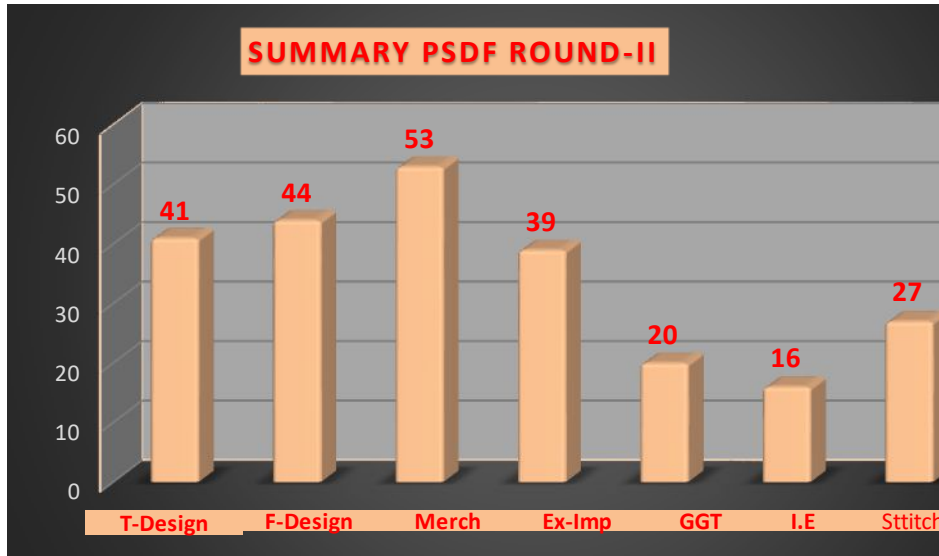

SUMMARY-P

Textile Design	Fashion Design	Merchandising
41	44	53